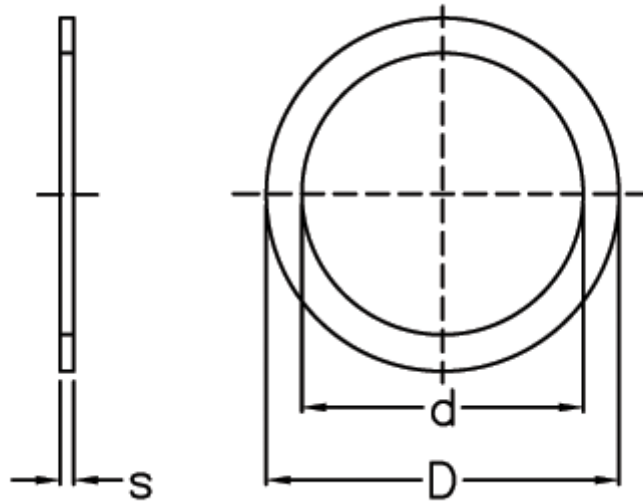

Article number: 0130329

Description: Support washer
6x12x1,2 DIN 988

Measures

d	= 6
D	= 12
Description	= 6x12x1,2
s	= 1.2
tol	= -0.05
Weight kg/1000	= 0.800